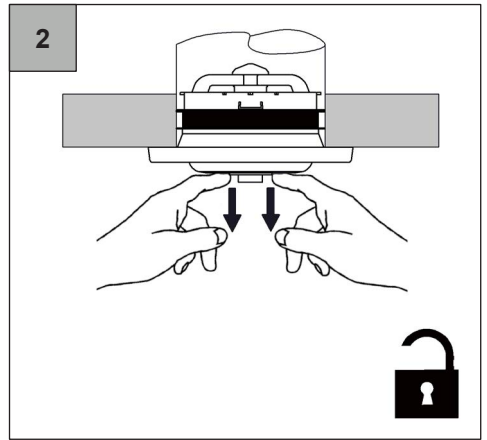

Zehnder ComfoFresh

ComfoValve Luna E125, Extract
VAL-ETA-LUN-DN125-PLS-9003

zehnder

Discover the easy installation and all information about our valve series:

- Zehnder ComfoValve Luna S125 supply valve
- Zehnder ComfoValve Luna E125 extract valve