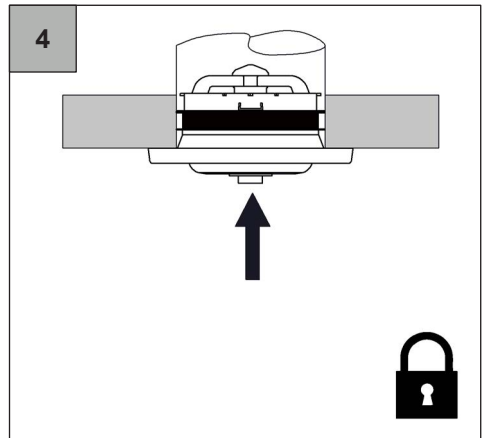

Zehnder ComfoFresh

ComfoValve Luna E125, Extract
VAL-ETA-LUN-DN125-PLS-9003

zehnder

Discover the easy installation and all information about our valve series:

- Zehnder ComfoValve Luna S125 supply valve
- Zehnder ComfoValve Luna E125 extract valve