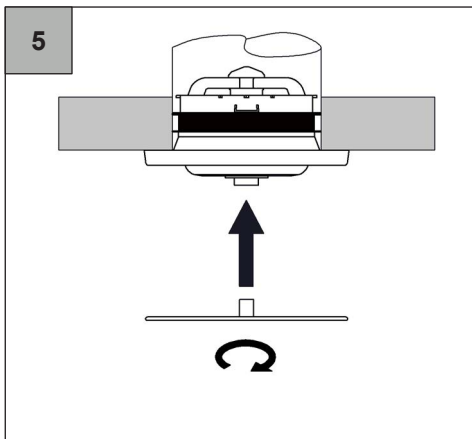

Zehnder ComfoFresh

ComfoValve Luna E125, Extract
VAL-ETA-LUN-DN125-PLS-9003

zehnder

Discover the easy installation and all information about our valve series:

- Zehnder ComfoValve Luna S125 supply valve
- Zehnder ComfoValve Luna E125 extract valve