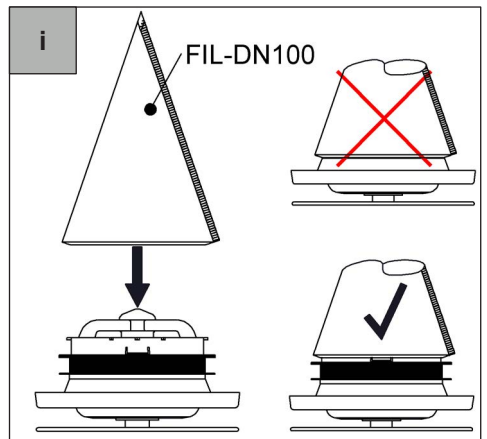

Zehnder ComfoFresh

ComfoValve Luna E125, Extract
VAL-ETA-LUN-DN125-PLS-9003

zehnder

Discover the easy installation and all information about our valve series:

- Zehnder ComfoValve Luna S125 supply valve
- Zehnder ComfoValve Luna E125 extract valve