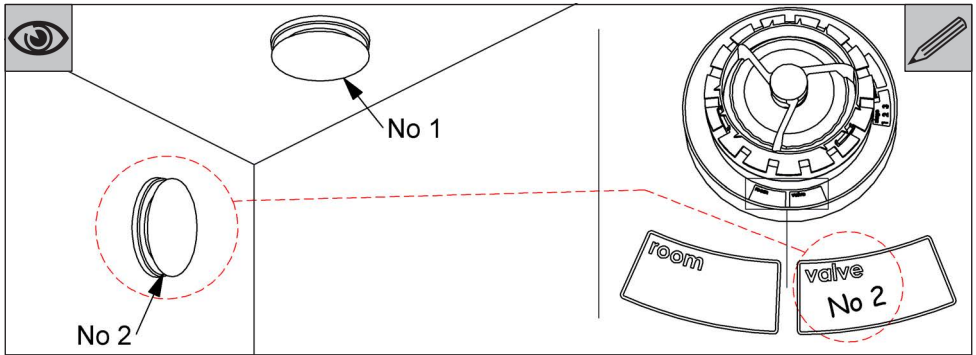

Zehnder ComfoFresh

ComfoValve Luna E125, Extract
VAL-ETA-LUN-DN125-PLS-9003

zehnder

Discover the easy installation and all information about our valve series:

- Zehnder ComfoValve Luna S125 supply valve
- Zehnder ComfoValve Luna E125 extract valve