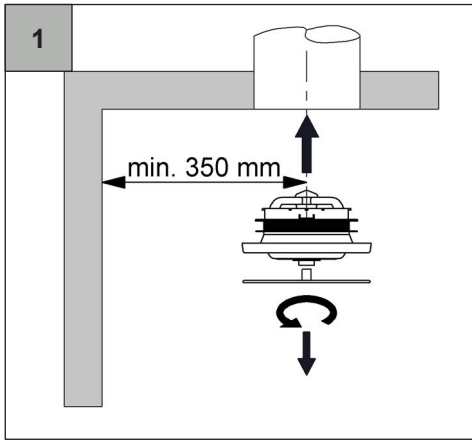

Zehnder ComfoFresh

ComfoValve Luna E125, Extract
VAL-ETA-LUN-DN125-PLS-9003

zehnder

Discover the easy installation and all information about our valve series:

- Zehnder ComfoValve Luna S125 supply valve
- Zehnder ComfoValve Luna E125 extract valve