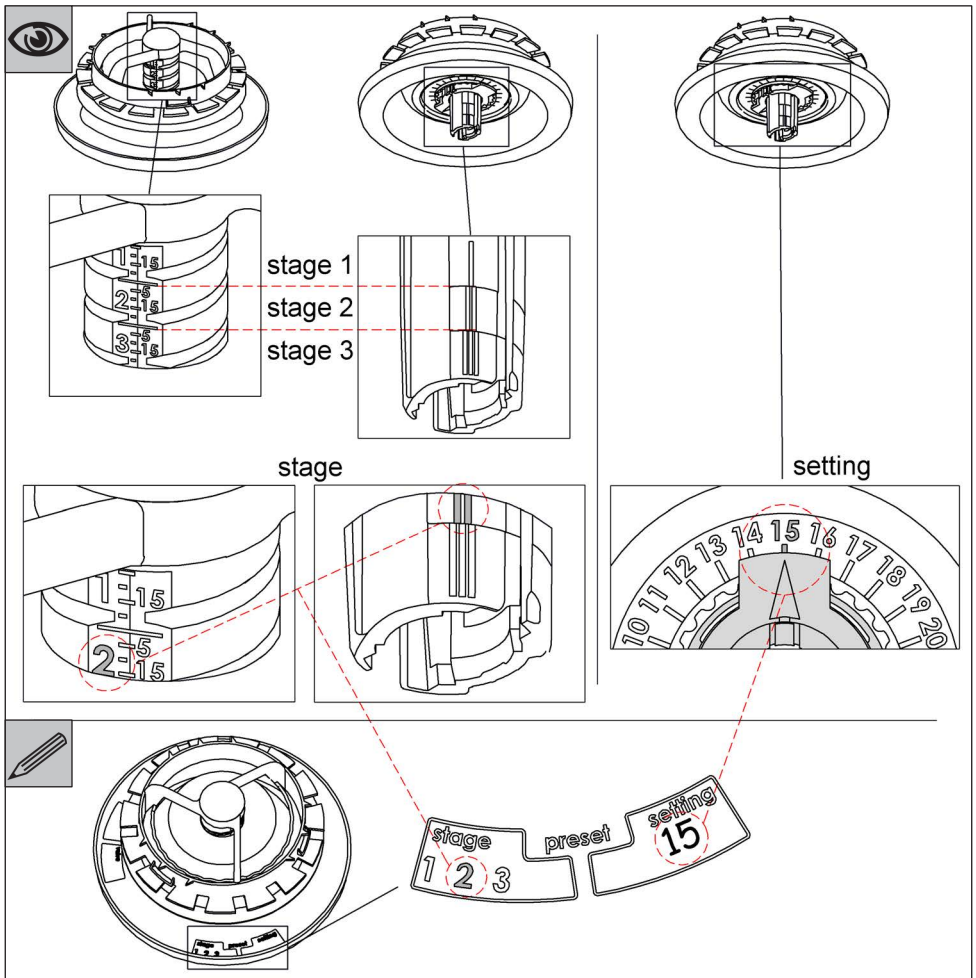

Zehnder ComfoFresh

ComfoValve Luna E125, Extract
VAL-ETA-LUN-DN125-PLS-9003

zehnder

Discover the easy installation and all information about our valve series:

- Zehnder ComfoValve Luna S125 supply valve
- Zehnder ComfoValve Luna E125 extract valve