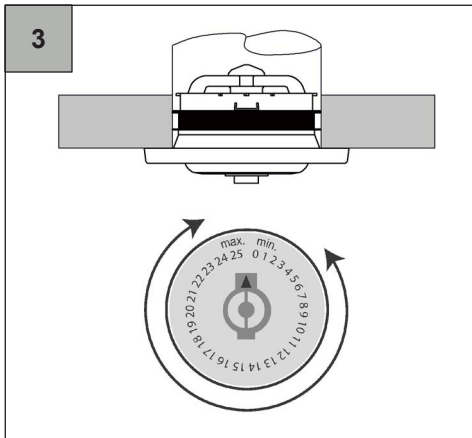

Zehnder ComfoFresh

ComfoValve Luna E125, Extract
VAL-ETA-LUN-DN125-PLS-9003

zehnder

Discover the easy installation and all information about our valve series:

- Zehnder ComfoValve Luna S125 supply valve
- Zehnder ComfoValve Luna E125 extract valve